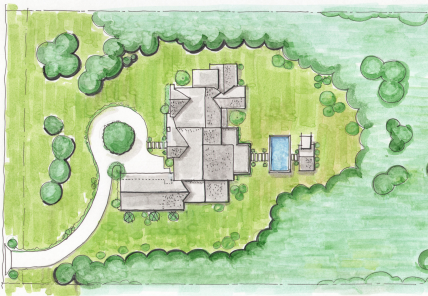

Holistic design is an opportunity to create tranquil, soulful homes incorporating abundant light, natural materials, and tailored solutions for visually stunning projects that speak to the heart. Our holistic approach blends every aspect of architectural and interior design in a harmonious way, reflecting the elements in life and nature that feel most right to each client. Using a foundation of biophilic and sustainable design philosophies, we collaborate with clients, exploring ways design can connect them with the natural world and each other in unexpected ways.